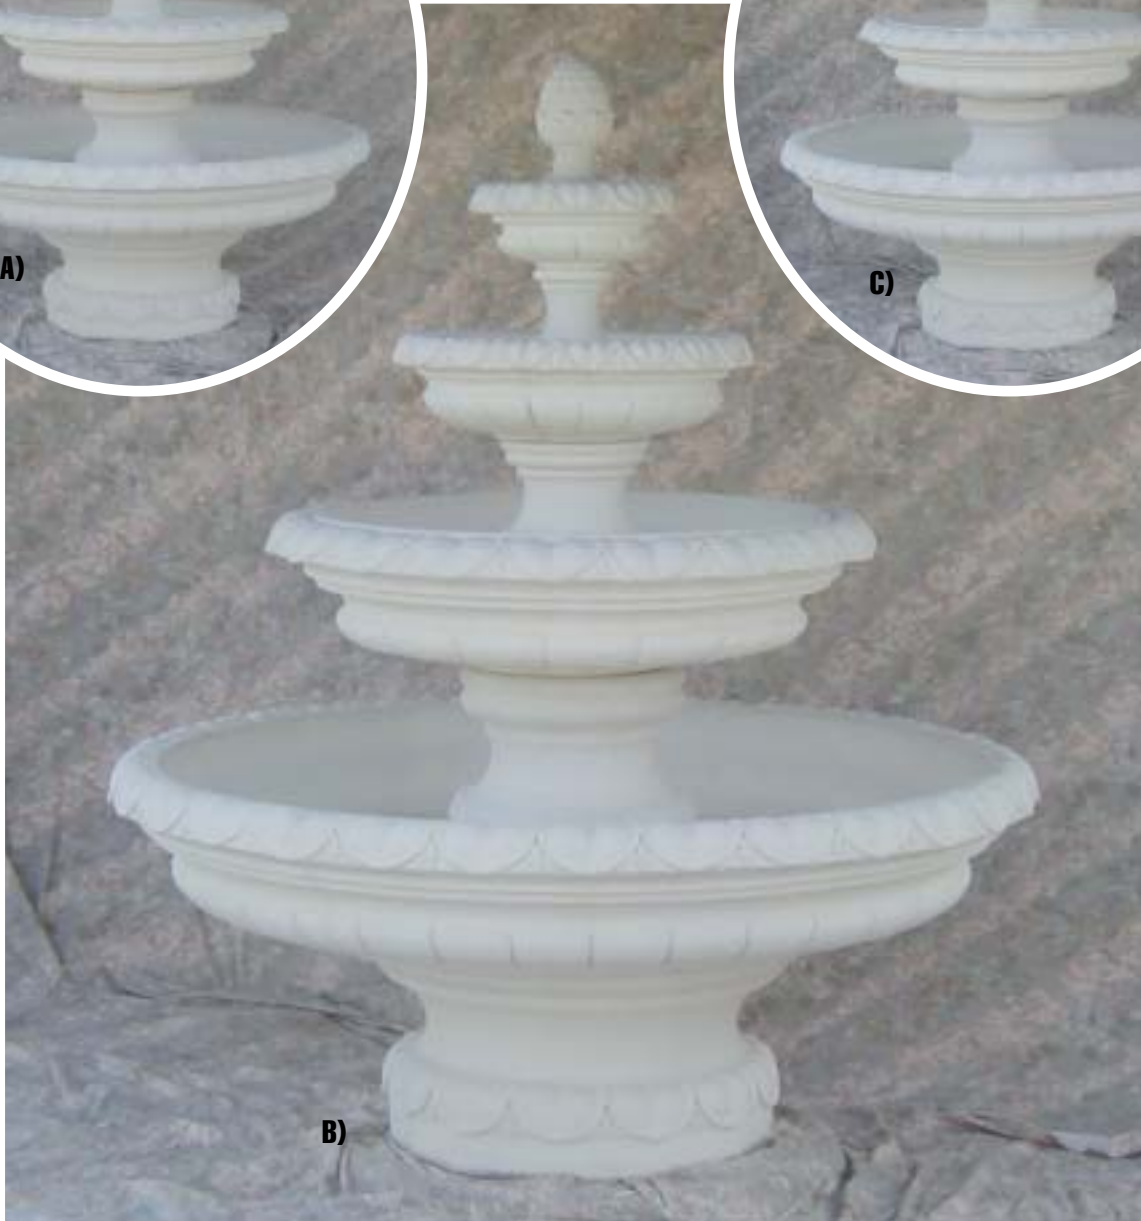

Ht. 64" x 31" Wide x 20" Deep

Lexington II Fountain w/ Large Rebecca
0997 - White Concrete
0998 - Painted (Olde World Sienna)
Ht. 79" x 50" Diam. Bowl

Covington Fountain
0987 - White Concrete
Ht. 57" x 75" Diam. Bowl