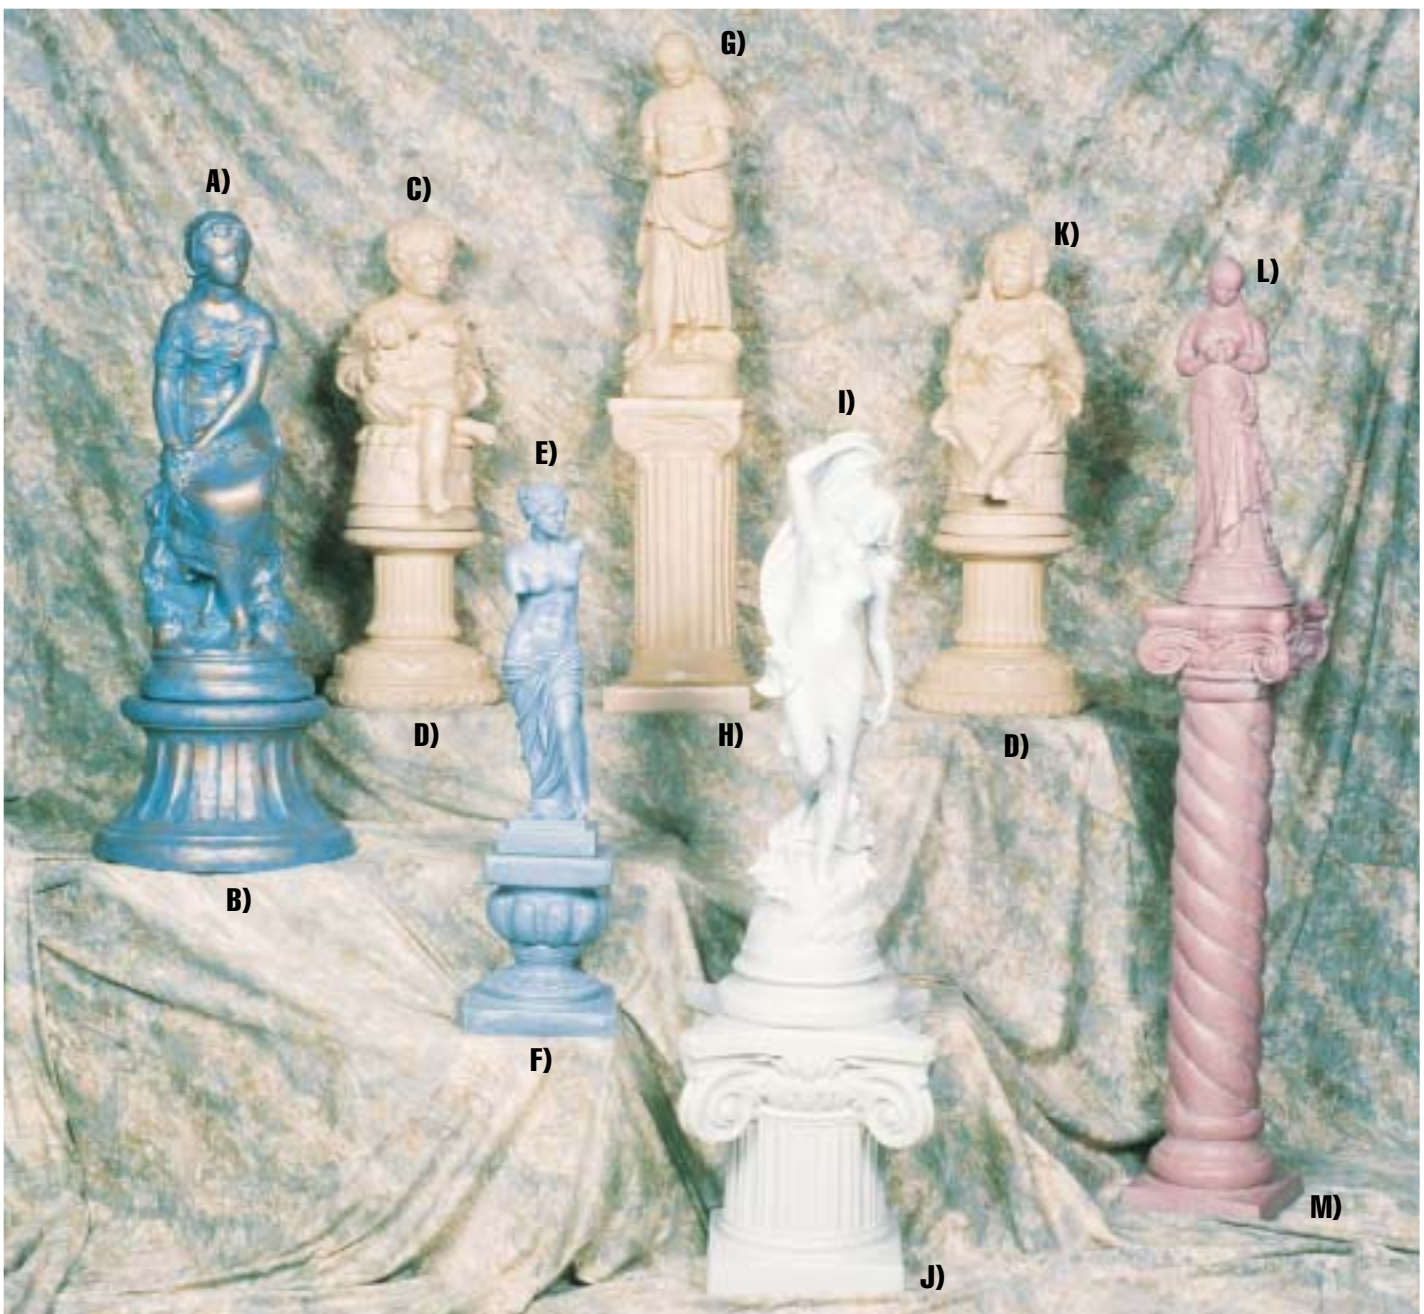

A) Peasant Girl

1091 - White Concrete
1092 - Painted (Colonial Brass Finish)
Ht. 35"

E) Venus De Milo

1231 - White Concrete
1232 - Painted (Pearl Gray Finish)
Ht. 26"

I) Michelle

1271 - White Concrete
1272 - Painted (Ivory Finish)
Ht. 38"

M) Lg. Textured Twist Pedestal

2211 - White Concrete
2212 - Painted (Rose Wash Finish)
Ht. 45"

B) Round Fluted Pedestal

2101 - White Concrete
2102 - Painted (Colonial Brass Finish)
Ht. 12"

F) Cherub Pedestal

2171 - White Concrete
2172 - Painted (Pearl Gray Finish)
Ht. 12"

J) Ionic Cocktail Pedestal

2251 - White Concrete
2252 - Painted (Ivory Finish)
Ht. 19"

C) Boy w/Puppies

1041 - White Concrete
1042 - Painted (Peach Wash Finish)
Ht. 24"

G) Amy

1291 - White Concrete
1292 - Painted (Peach Wash Finish)
Ht. 28"

K) Daisy Girl

1051 - White Concrete
1052 - Painted (Peach Wash Finish)
Ht. 24"

D) Roman Pedestal

2051 - White Concrete
2052 - Painted (Peach Wash Finish)
Ht. 15"

H) Fluted Ionic Pedestal

2231 - White Concrete
2232 - Painted (Peach Wash Finish)
Ht. 24"

L) Angela

1281 - White Concrete
1282 - Painted (Rose Wash Finish)
Ht. 24"