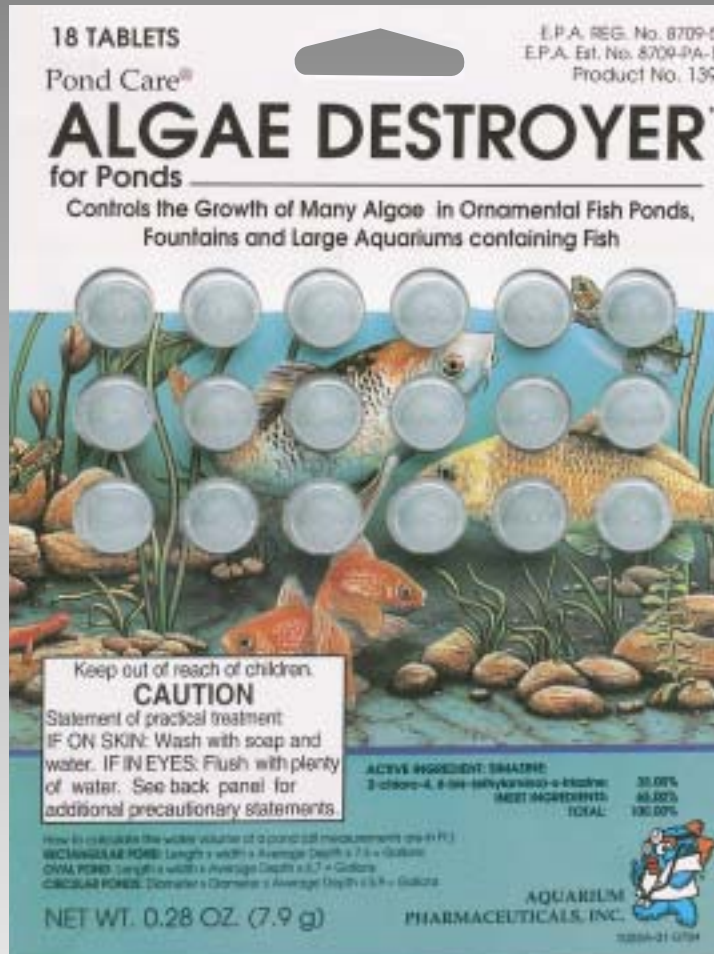

UPC	Product Number	Product Description	Case Pack
3 1716302300 6	300A	White Scale Control, 8 oz. bottle	12
3 1716302301 3	301A	Anti-Foam, 8 oz. bottle	12
3 1716302302 0	302A	Algae Destroyer Liquid, 8 oz. bottle	12
3 1716326309 9	309Z	Fountain Care Display, contains 4 each of 300A, 301A, and 302A	1