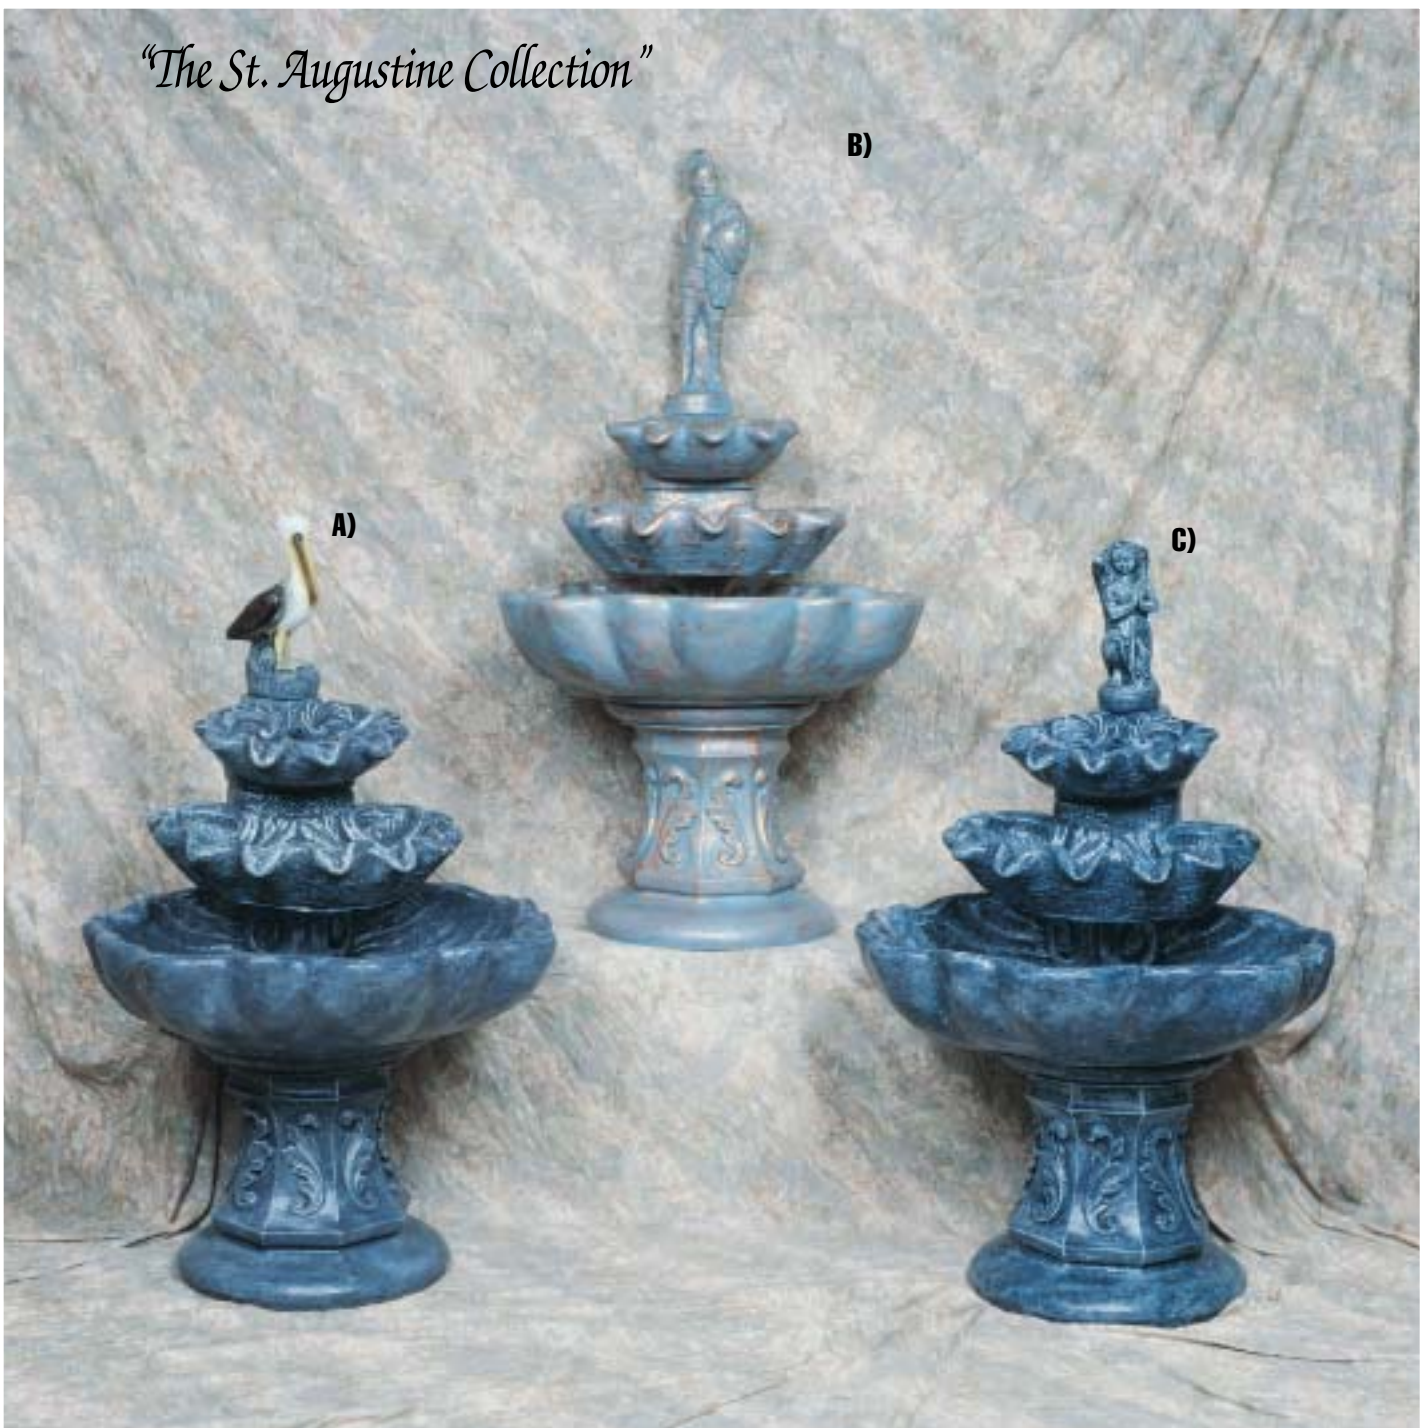

“The St. Augustine Collection”

A) St. Augustine Fountain w/Pelican
0165 - White Concrete
0166 - Painted (Marbletone Finish)
Ht. 49" x 30" Wide

**B) St. Augustine Fountain w/
Conquistador**
0131 - White Concrete
0132 - Painted (Colonial Brass Finish)
Ht. 56" x 30" Wide

C) St. Augustine Fountain w/Angel
0163 - White Concrete
0164 - Painted (Midnight Blue Finish)
Ht. 47" x 30" Wide