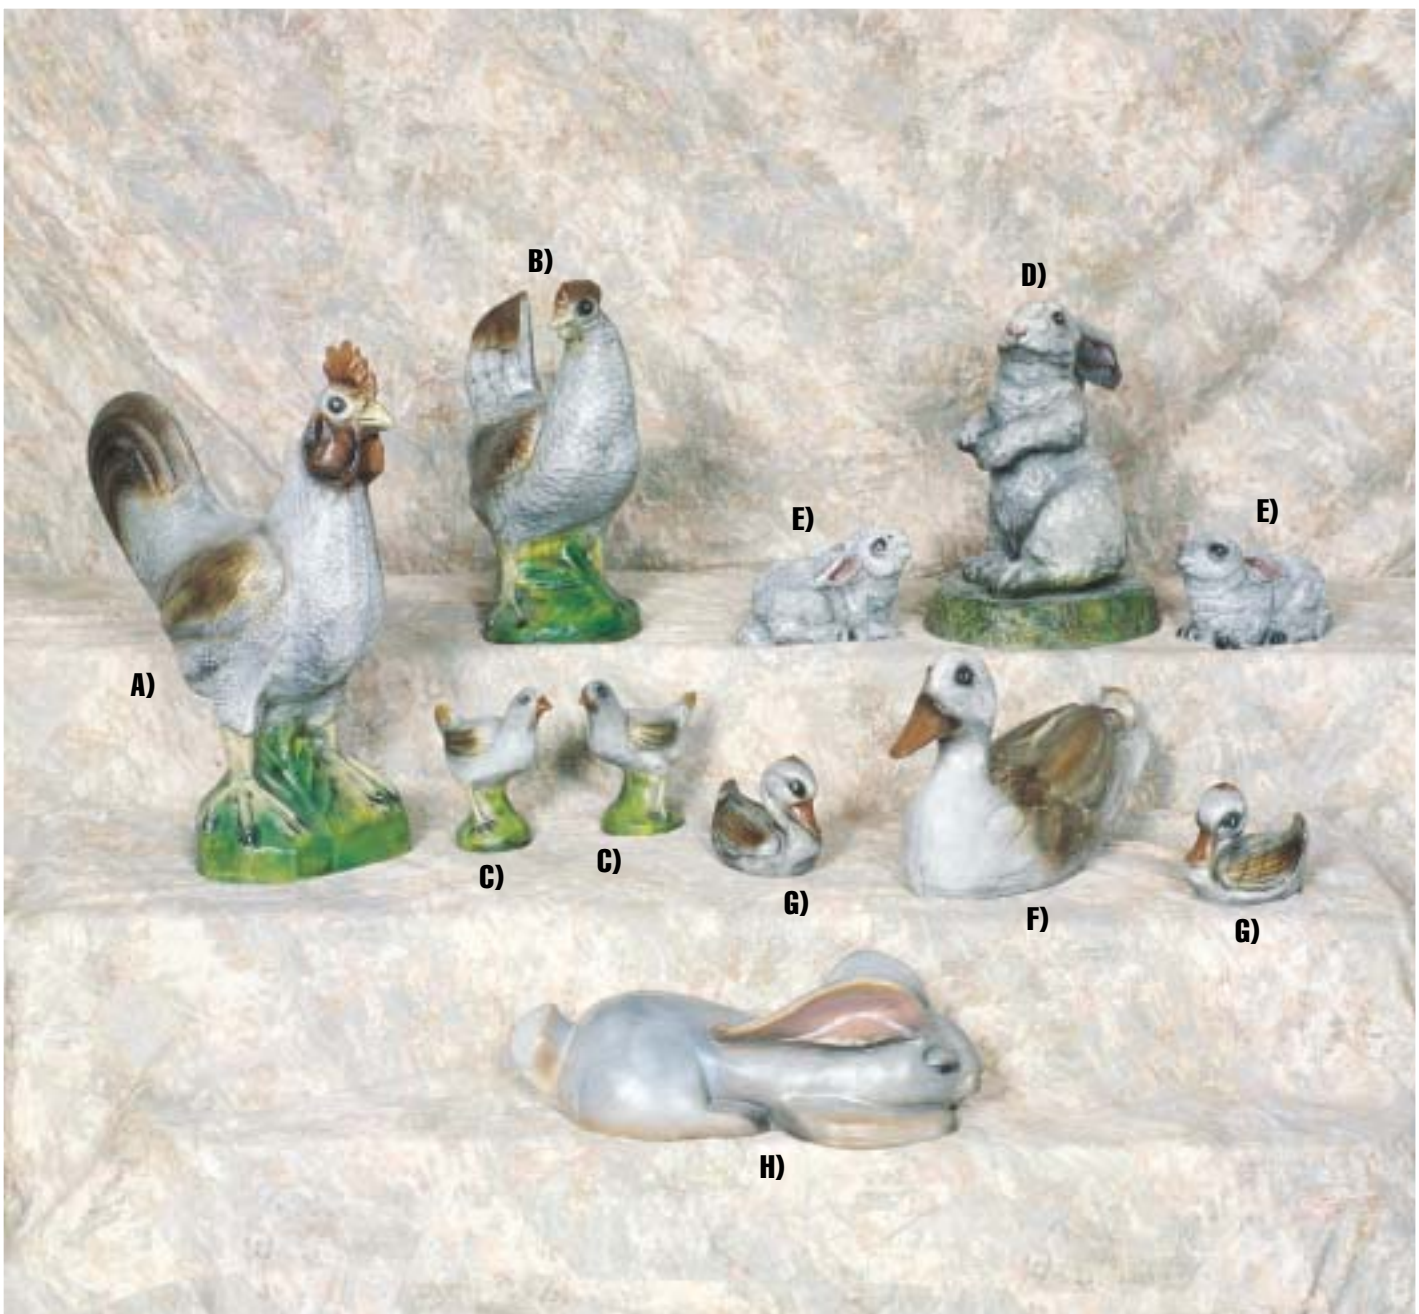

A) Rooster

3611 - White Concrete
3612 - Painted*
Ht. 20"

E) Baby Rabbit

3651 - White Concrete
3652 - Painted*
Ht. 3"

Rabbit Set w/2 Babies

3171 - White Concrete
3172 - Painted*

B) Hen

3621 - White Concrete
3622 - Painted*
Ht. 15"

F) Mama Duck

3671 - White Concrete
3672 - Painted*
Ht. 10"

C) Chick

3631 - White Concrete
3632 - Painted*
Ht. 8"

Chicken Set w/2 Chicks

3161 - White Concrete
3162 - Painted*

G) Baby Duck

3381 - White Concrete
3382 - Painted*
Ht. 3"

Duck Set w/2 Babies

3371 - White Concrete
3372 - Painted*

D) Rabbit

3641 - White Concrete
3642 - Painted*
Ht. 14"

H) Laying Rabbit

3701 - White Concrete
3702 - Painted*
Ht. 5" x 16" Long

*Denotes realistic color finish.