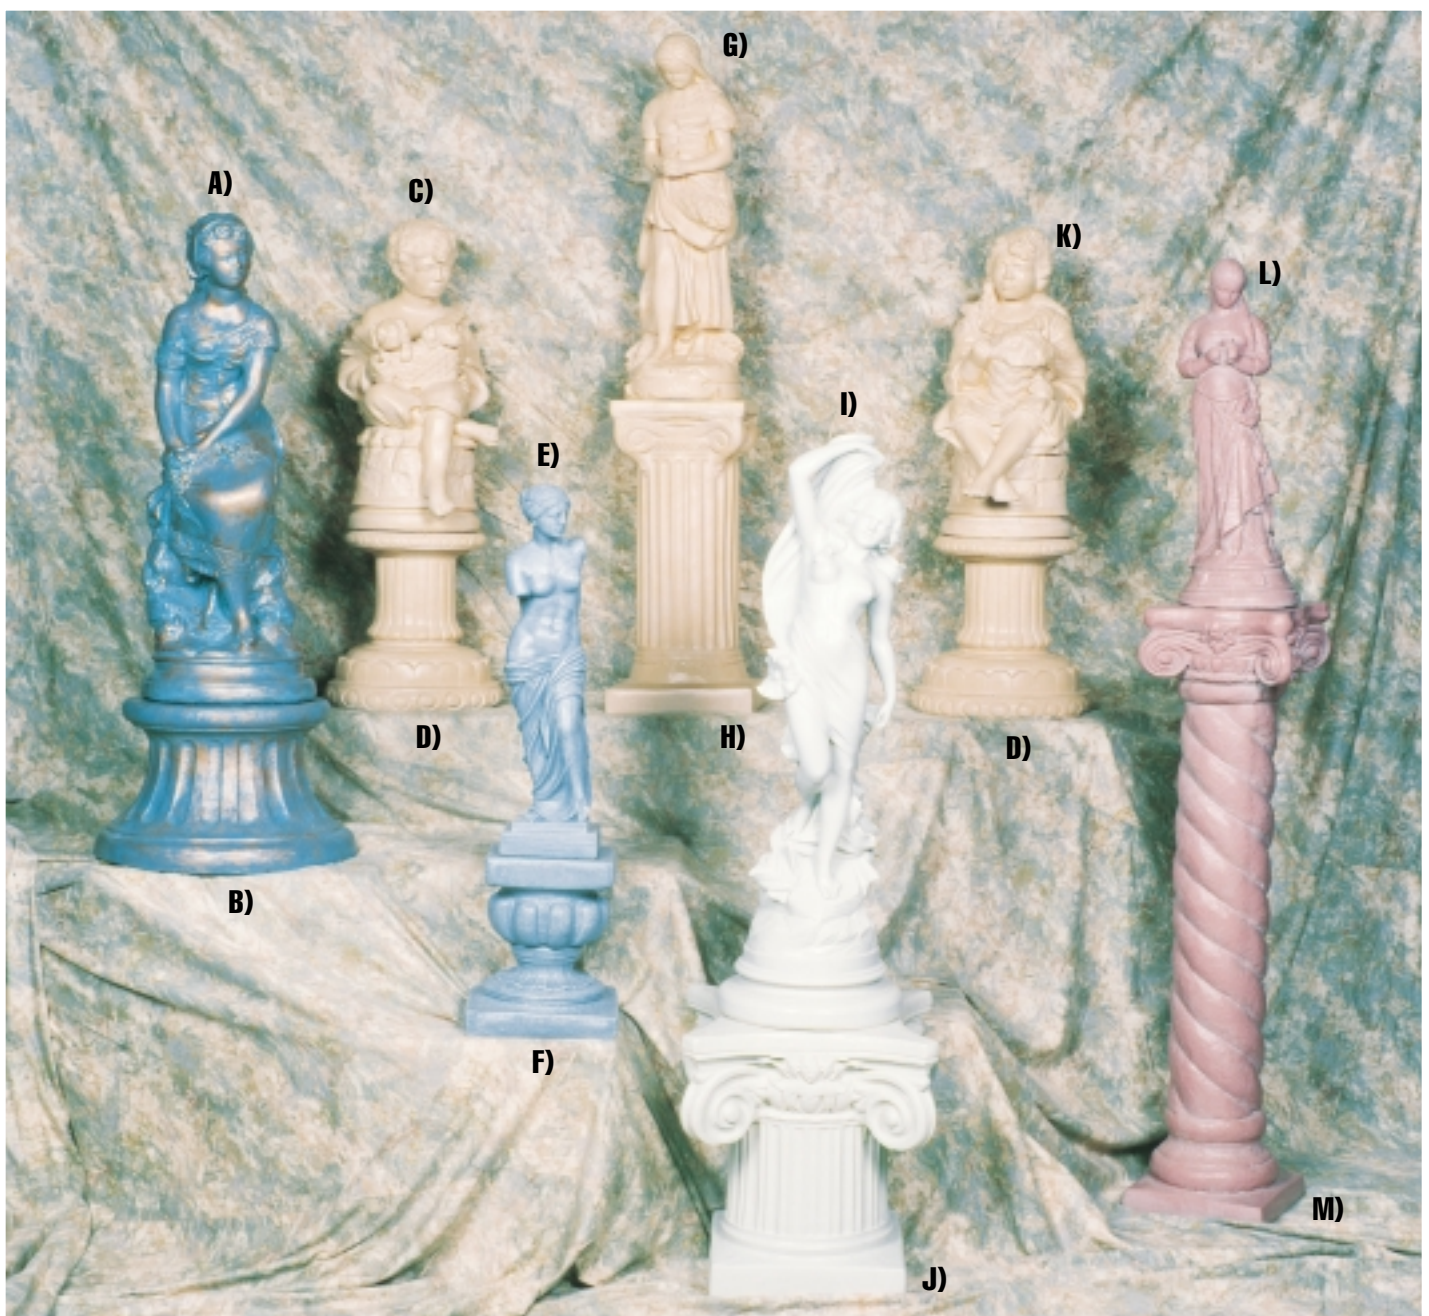

A) Peasant Girl

1091 - White Concrete
1092 - Painted (Colonial Brass Finish)
Ht. 35"

E) Venus De Milo

1231 - White Concrete
1232 - Painted (Pearl Gray Finish)
Ht. 26"

I) Michelle

1271 - White Concrete
1272 - Painted (Ivory Finish)
Ht. 38"

M) Lg. Textured Twist Pedestal

2211 - White Concrete
2212 - Painted (Rose Wash Finish)
Ht. 45"

B) Round Fluted Pedestal

2101 - White Concrete
2102 - Painted (Colonial Brass Finish)
Ht. 12"

F) Cherub Pedestal

2171 - White Concrete
2172 - Painted (Pearl Gray Finish)
Ht. 12"

J) Ionic Cocktail Pedestal

2251 - White Concrete
2252 - Painted (Ivory Finish)
Ht. 19"

C) Boy w/Puppies

1041 - White Concrete
1042 - Painted (Peach Wash Finish)
Ht. 24"

G) Amy

1291 - White Concrete
1292 - Painted (Peach Wash Finish)
Ht. 28"

K) Daisy Girl

1051 - White Concrete
1052 - Painted (Peach Wash Finish)
Ht. 24"

D) Roman Pedestal

2051 - White Concrete
2052 - Painted (Peach Wash Finish)
Ht. 15"

H) Fluted Ionic Pedestal

2231 - White Concrete
2232 - Painted (Peach Wash Finish)
Ht. 24"

L) Angela

1281 - White Concrete
1282 - Painted (Rose Wash Finish)
Ht. 24"