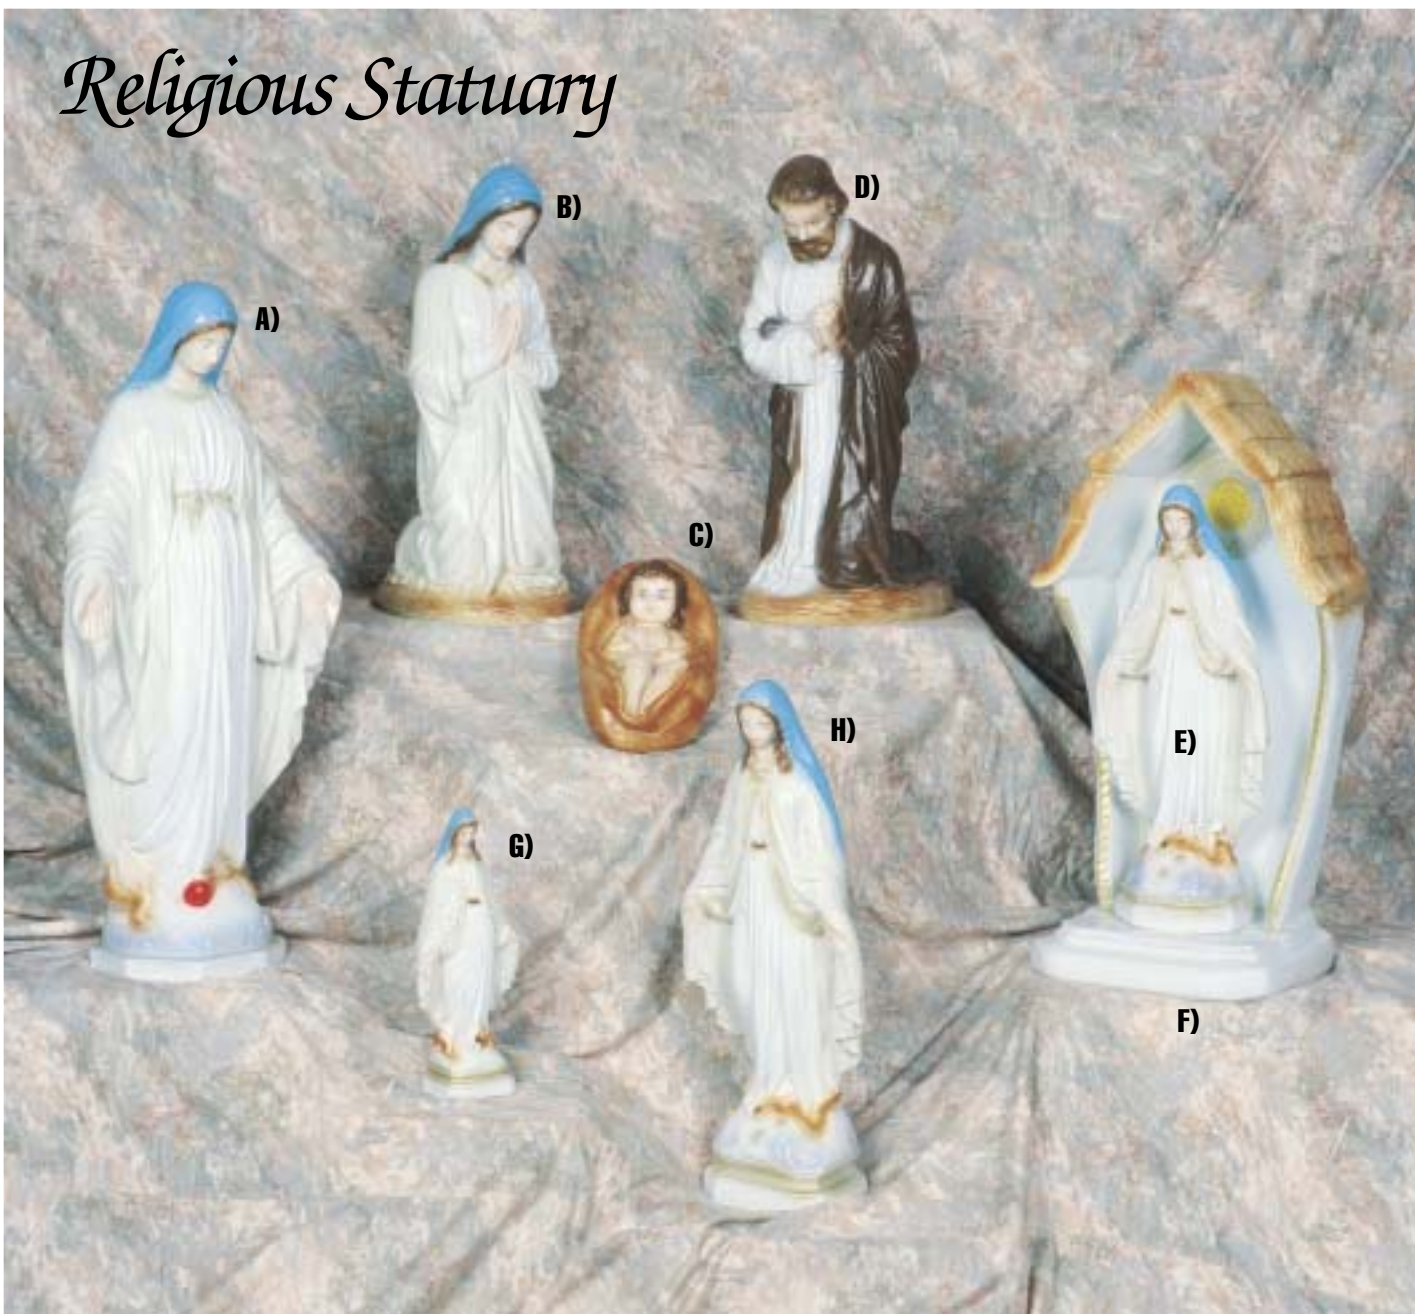

Religious Statuary

A) Large St. Mary

4111 - White Concrete
4112 - Painted (Realistic Finish)
Ht. 34"

B) Praying Mother Mary (Kneeling)
DISCONTINUED

C) Baby Jesus
DISCONTINUED

D) Praying Father Joseph (Kneeling)
DISCONTINUED

E) Small St. Mary (Pictured in Grotto)*

4031 - White Concrete
4032 - Painted (Realistic Finish)
Ht. 21"

F) Grotto*

4021 - White Concrete
4022 - Painted (Realistic Finish)
Ht. 30"

G) Tiny St. Mary

4091 - White Concrete
4092 - Painted (Realistic Finish)
Ht. 14"

H) Medium St. Mary

4071 - White Concrete
4072 - Painted (Realistic Finish)
Ht. 24"

*Grotto & St. Mary are separate items.