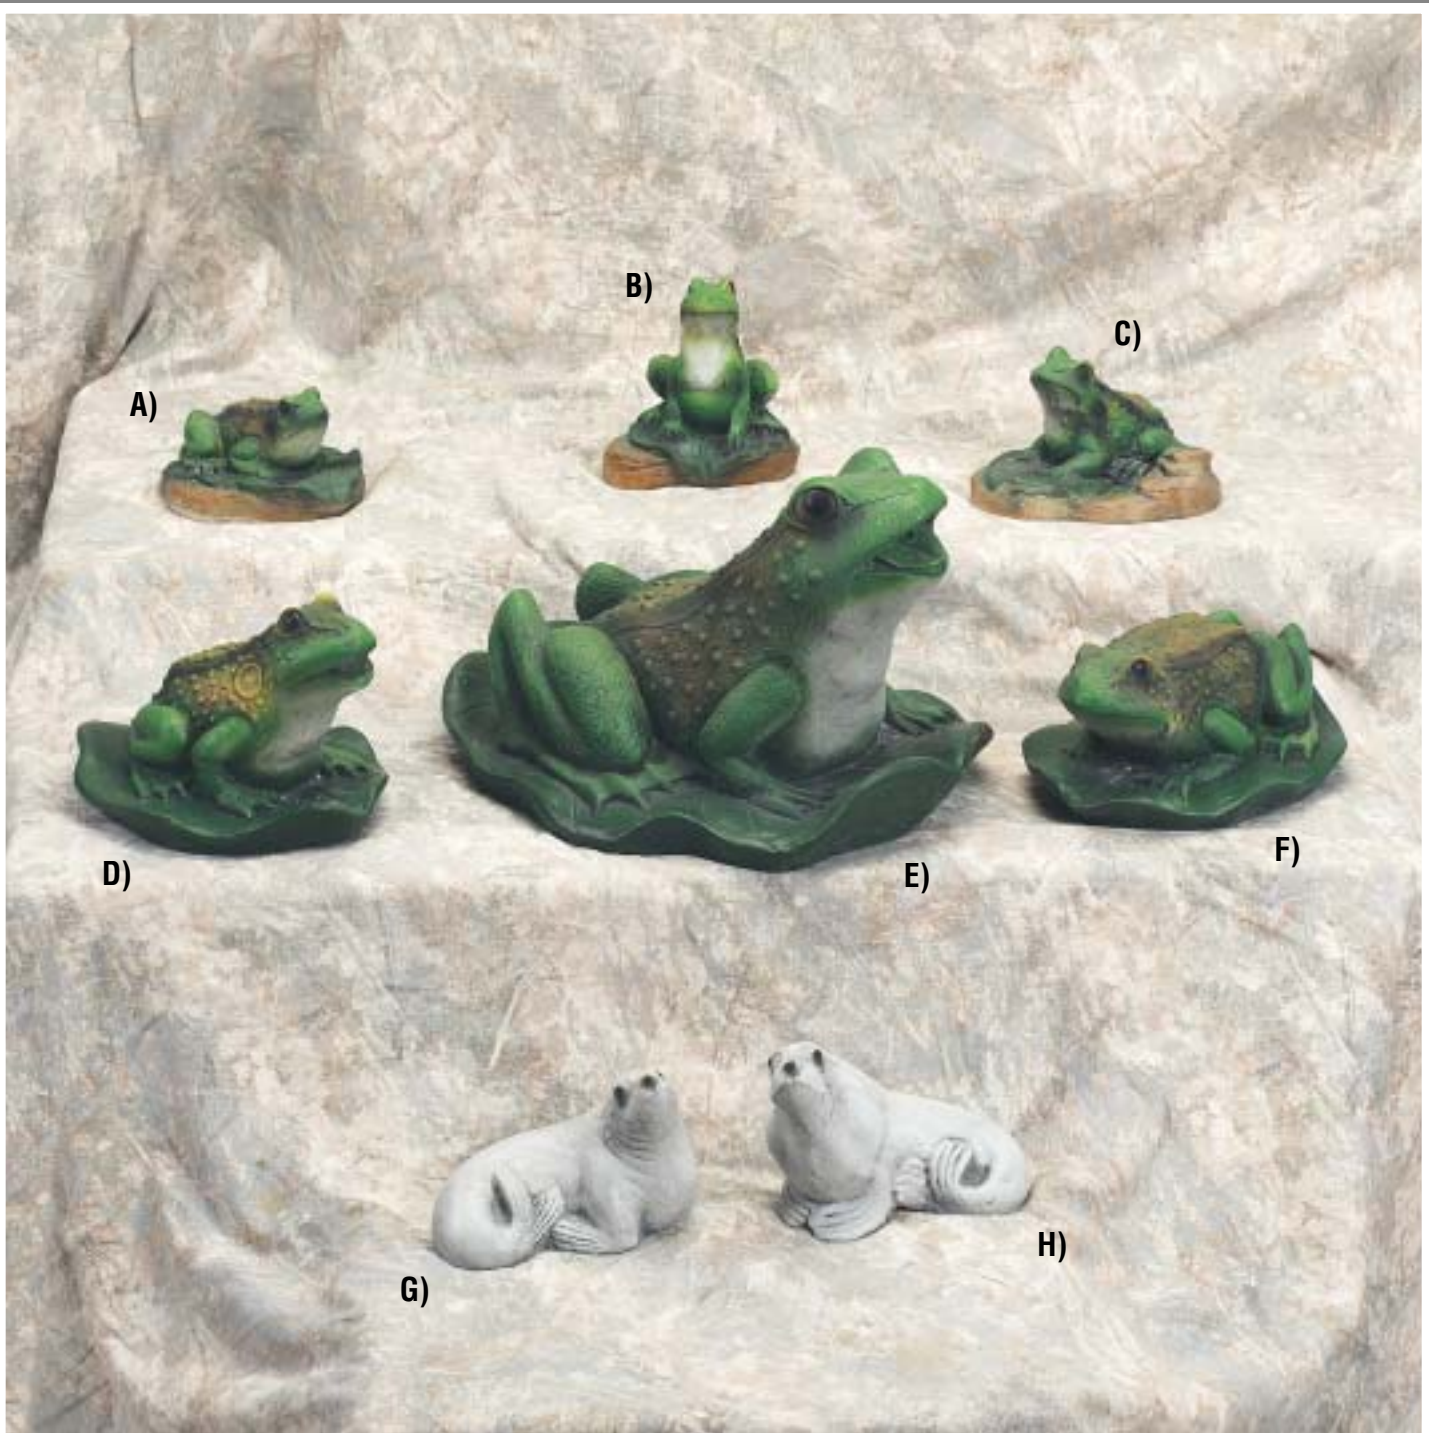

A) Ed
3991 - White Concrete
3992 - Painted*
Ht. 3.5" x 7" Wide x 6" Deep

B) Fred
3971 - White Concrete
3972 - Painted*
Ht. 6.5" x 6.5" Wide x 4" Deep

C) Ted
3981 - White Concrete
3982 - Painted*
Ht. 5" x 6" Wide x 7.5" Deep

D) Lenny
3191 - White Concrete
3192 - Painted*
Ht. 7" x 8" Wide x 10" Deep

E) Franklin
3211 - White Concrete
3212 - Painted*
Ht. 10.5" x 13" Wide x 16.5" Deep

F) Benny
3201 - White Concrete
3202 - Painted*
Ht. 4.5" x 7.5" Wide x 10.5" Deep

G) Bernie
3051 - White Concrete
3052 - Painted*
Ht. 5" x 6.5" Wide x 4" Deep

H) Ernie
3061 - White Concrete
3062 - Painted*
Ht. 5" x 6.5" Wide x 4" Deep

*Denotes realistic color finish.