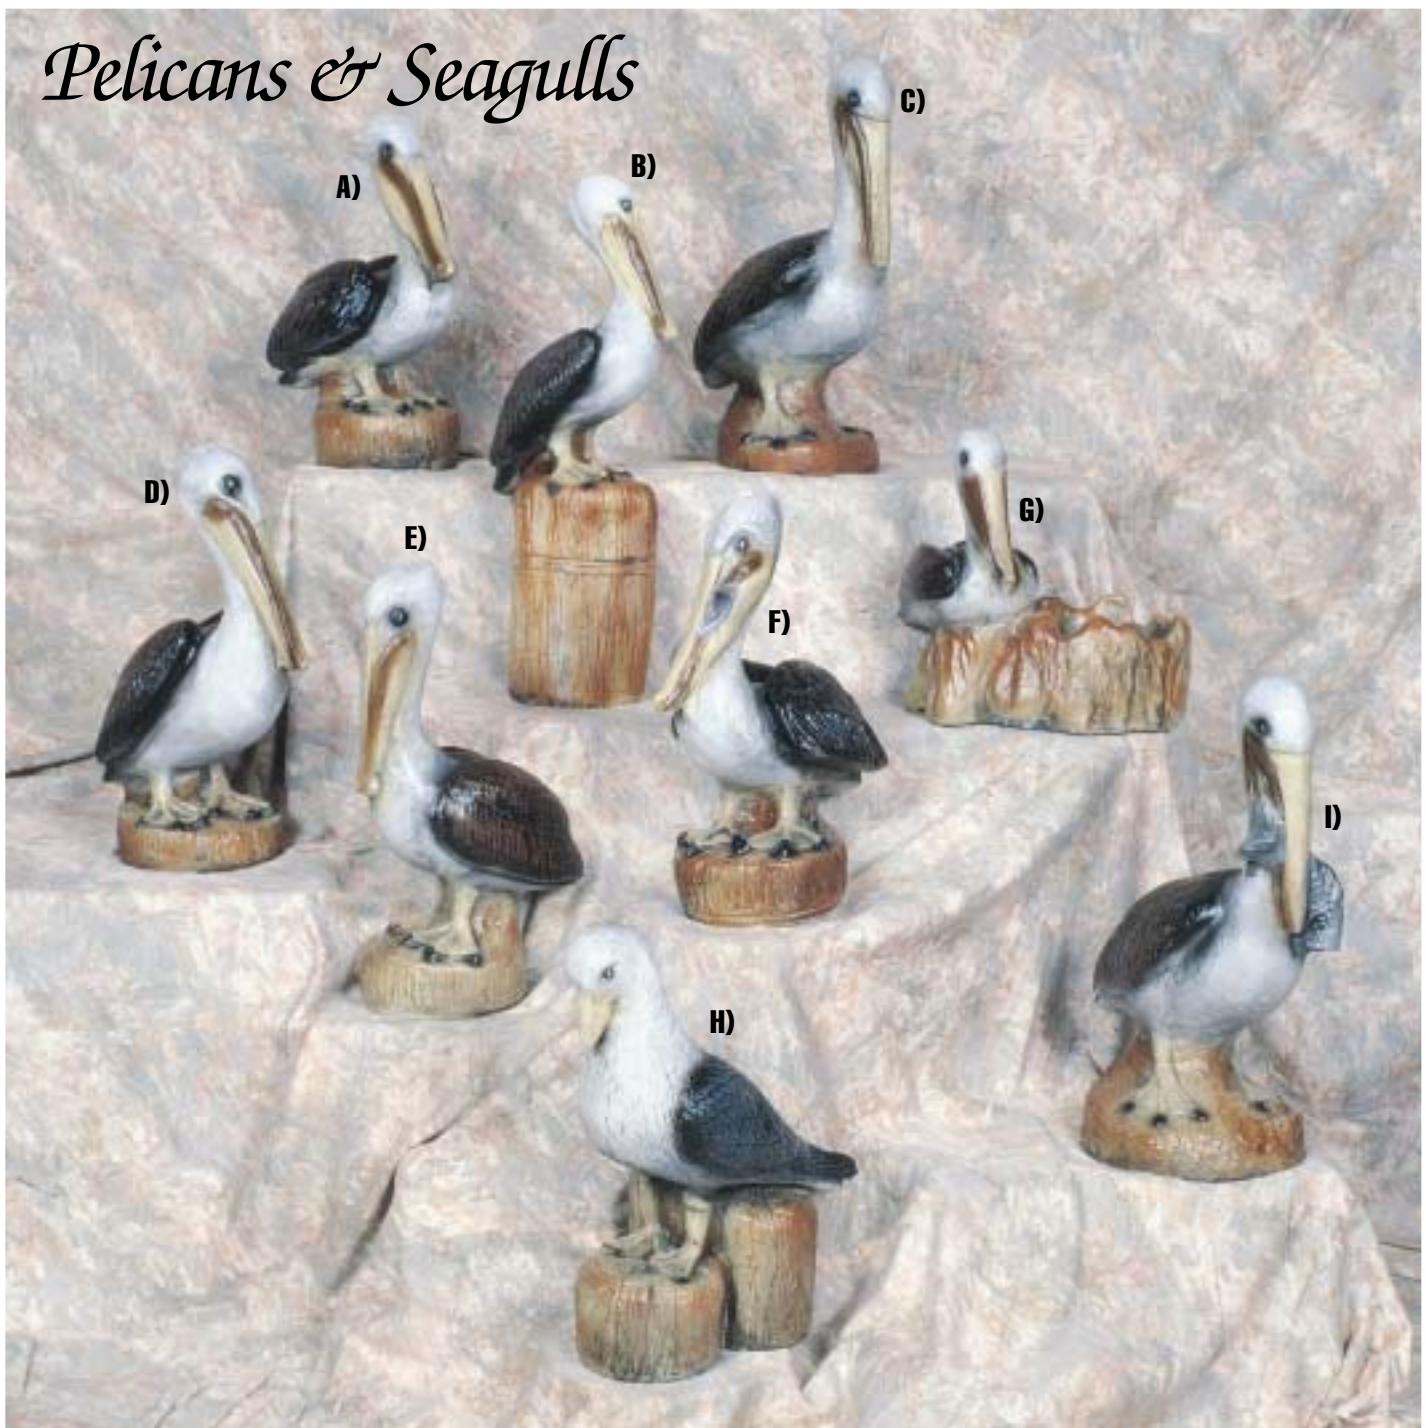

Pelicans & Seagulls

A) Large Pelican

9271 - White Concrete
9272 - Painted*
Ht. 17"

E) Homer Pelican

9331 - White Concrete
9332 - Painted*
Ht. 19"

I) Thin Neck Pelican w/Fish

9321 - White Concrete
9322 - Painted*
Ht. 20"